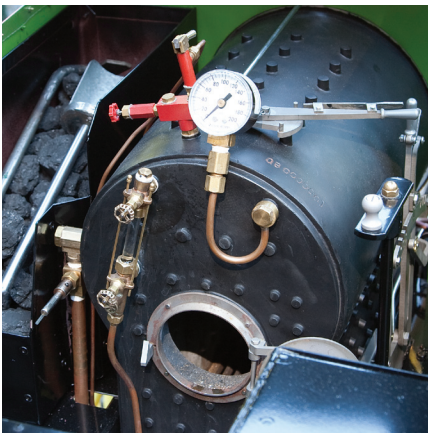

FORNEY 2-4-4

2 1/2" SCALE • 7 1/2" / 7 1/4" GAUGE

The Forney design was originally developed for use on the elevated railroads in New York and Chicago, it had a short wheel base to take the sharp curves with a truck under the tank to increase stability. The result was a very versatile locomotive design, and although soon replaced by electric traction on the elevated suburban lines it rapidly proved popular with other railroads.

The model is large enough for the driver to sit on the rear tank when driving. Special care has been taken to get the controls as close as possible to full size practice, the driving experience should be as good as the real thing!

This is a large powerful locomotive and a pleasure to drive, invoking the atmosphere of a bygone era in narrow gauge short line railroading.

SPECIFICATIONS

Scale	2 1/2"
Gauge	7 1/2" / 7 1/4"
Mini. radius	25'
Dimensions	69.68"L x 17.12"W x 25.98"H
Drive wheels	5.91" dia.
Construction	Stainless steel & steel
Power	Live steam, butane fired
Boiler	Copper
Cylinder	Two cylinders
Working pressure	90 psi
Features	Two safety valves
	Pressure gauge
	Working machined brass bell
	Steam whistle
	Water level gauge
	Lubricator
	Double ram water pump
Water blow down valve	

FORNEY 2-4-4

2 1/2" SCALE • 7 1/2" / 7 1/4" GAUGE

Brass fittings & firebox

Double ram water pump

Smoke box

ORDER INFORMATION

SKU	Description
T793-01	Forney 2-4-4, Coal Fired, 7 1/2" Gauge
T793-02	Forney 2-4-4, Coal Fired, 7 1/4" Gauge
T795-01	Forney w/ Tender, Coal Fired, 7 1/2" Gauge