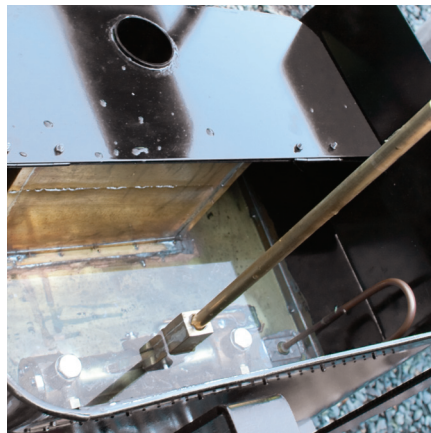

This is a large powerful locomotive and a pleasure to drive, invoking the atmosphere of a bygone era in narrow gauge short line railroading.

SPECIFICATIONS

Scale	2 1/2"
Gauge	7 1/2" / 7 1/4"
Mini. radius	25'
Dimensions	69.68"L x 17.12"W x 25.98"H
Drive wheels	5.91" dia.
Construction	Stainless steel & steel
Power	Live steam, butane fired
Boiler	Copper
Cylinder	Two cylinders
Working pressure	90 psi
Features	Two safety valves
	Pressure gauge
	Working machined brass bell
	Steam whistle
	Water level gauge
	Lubricator
	Double ram water pump
Water blow down valve	

FORNEY 2-4-4

2 1/2" SCALE • 7 1/2" / 7 1/4" GAUGE

Brass fittings & firebox

Double ram water pump

Smoke box

ORDER INFORMATION

SKU	Description
T793-01	Forney 2-4-4, Coal Fired, 7 1/2" Gauge
T793-02	Forney 2-4-4, Coal Fired, 7 1/4" Gauge
T795-01	Forney w/ Tender, Coal Fired, 7 1/2" Gauge